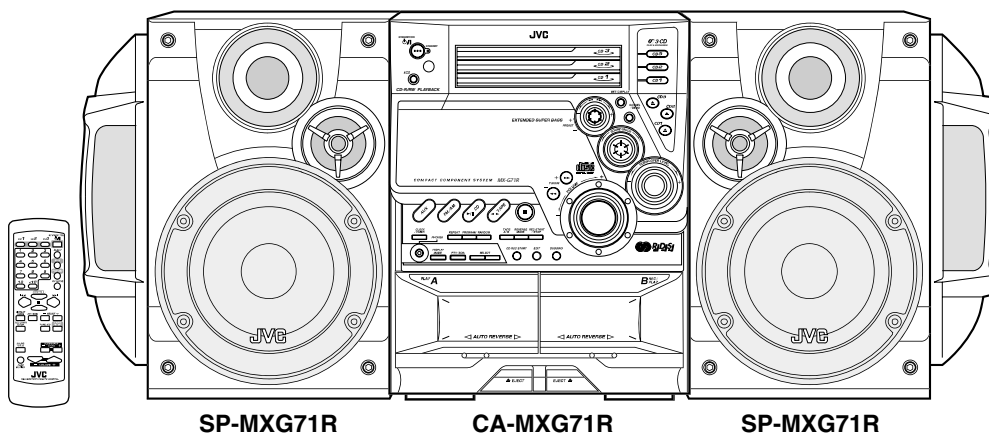

JVC

SERVICE MANUAL

COMPACT COMPONENT SYSTEM

MX-G71R

Area Suffix

EE Russian Federation

This Service Manual is consisting of a parts list and Instructions. For such servicing items as disassembly method, adjustment method, etc. as well as standard schematic diagrams and PCB diagrams, please refer to the Service Manual MX-G71R BEEN (Issue No.20952).